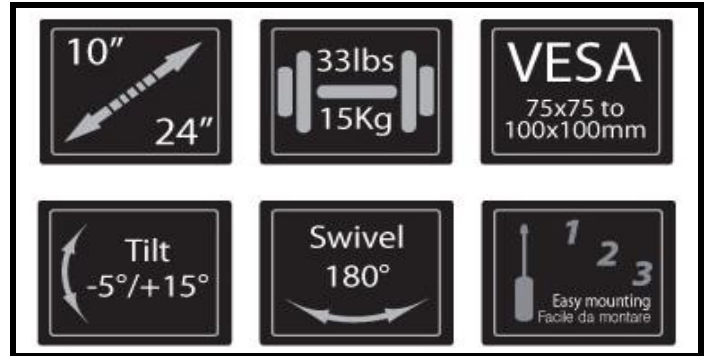

LCD-1024/3

W: 21,50 cm
H: 16,20 cm
D: 6,80 cm

LCD/LED/PLASMA wall mount
Supporto per monitor LCD/LED/PLASMA

10" 24"

LCD-1024/3

- Low-profile design
- Black Color
- Easy mounting
- Mounting kit included
- For 10" to 24" screens
- Supports up to 15 kg
- Swivel 180°
- Tilt -5°/+15°
- European Warranty

- Design elegante
- Colore Nero
- Facile da montare
- Kit montaggio incluso
- Per schermi da 10" a 24"
- Fino a 15 kg
- Rotazione 180°
- Inclinazione 5°/+15°
- Garanzia Europea

www.gbs-elettronica.it

cod. 41812 LCD-1024/3	
Universal wall mount for FLAT-TV 10"-24"	
Maximum loading	15 Kg
Supported inches	10"- 24"
Color	Black
N° arms	2
N° joints	3
Tilt	-5° +15°
Swivel	±90°
Supported VESA	75x75/100x100 mm
Ean	8028626418124