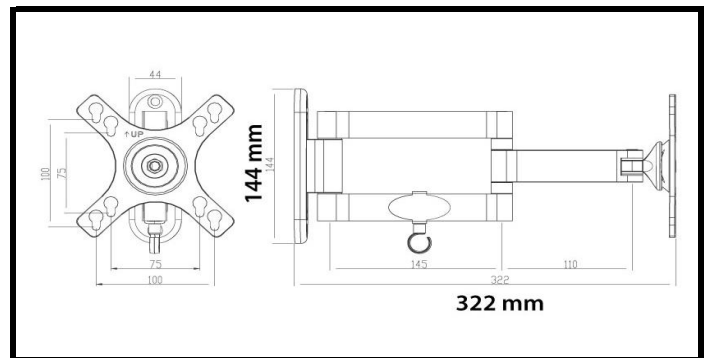

LCD-1024/3

W: 21,50 cm
H: 16,20 cm
D: 6,80 cm

LCD/LED/PLASMA wall mount
Supporto per monitor LCD/LED/PLASMA

10" 24"

LCD-1024/3

- Low-profile design
- Black Color
- Easy mounting
- Mounting kit included
- For 10" to 24" screens
- Supports up to 15 kg
- Swivel 180°
- Tilt -5°/+15°
- European Warranty

- Design elegante
- Colore Nero
- Facile da montare
- Kit montaggio incluso
- Per schermi da 10" a 24"
- Fino a 15 kg
- Rotazione 180°
- Inclinazione 5°/+15°
- Garanzia Europea

www.gbs-elettronica.it

cod. 41812 LCD-1024/3	
Universal wall mount for FLAT-TV 10"-24"	
Maximum loading	15 Kg
Supported inches	10"- 24"
Color	Black
N° arms	2
N° joints	3
Tilt	-5° +15°
Swivel	±90°
Supported VESA	75x75/100x100 mm
Ean	8028626418124